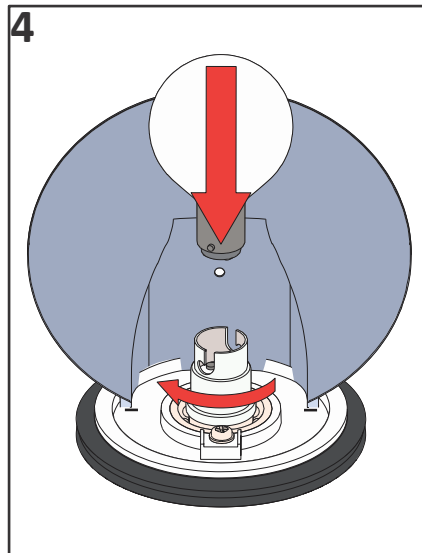

Luz Giratoria Espejo RFG/B15D

1 

	RFG/DC/12
	RFG/DC/24
n/a	RFG/AC/24
	RFG/AC/115
	RFG/AC/230

2

			
RFG/DC/12/B15D	-ve (0V)		+ve (24Vdc)
RFG/DC/24/B15D	-ve (0V)		+ve (24Vdc)
RFG/AC/24/B15D	N	E	P (24Vac)
RFG/AC/115/B15D	N	E	P (115Vac)
RFG/AC/230/B15D	N	E	P (230Vac)