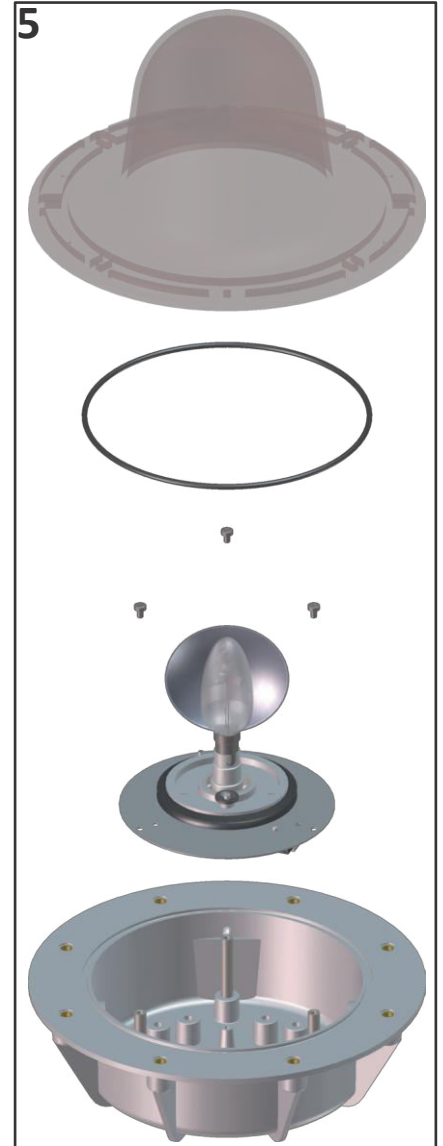

Luz Giratoria Espejo RFG/B15D

1 

	RFG/DC/12
	RFG/DC/24
n/a	RFG/AC/24
	RFG/AC/115
	RFG/AC/230

2

			
RFG/DC/12/B15D	-ve (0V)		+ve (24Vdc)
RFG/DC/24/B15D	-ve (0V)		+ve (24Vdc)
RFG/AC/24/B15D	N	E	P (24Vac)
RFG/AC/115/B15D	N	E	P (115Vac)
RFG/AC/230/B15D	N	E	P (230Vac)