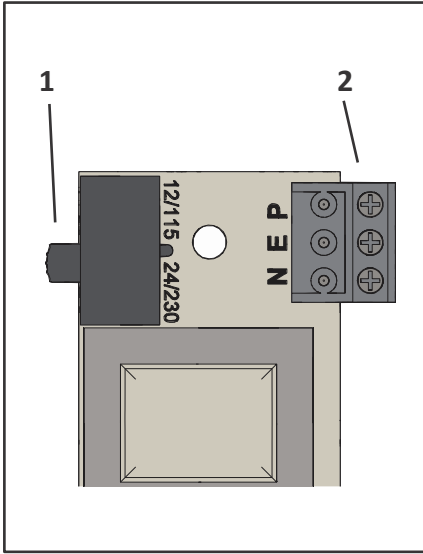

Luz Giratoria Espejo RFG/B15D

1 

	RFG/DC/12
	RFG/DC/24
n/a	RFG/AC/24
	RFG/AC/115
	RFG/AC/230

2

			
RFG/DC/12/B15D	-ve (0V)		+ve (24Vdc)
RFG/DC/24/B15D	-ve (0V)		+ve (24Vdc)
RFG/AC/24/B15D	N	E	P (24Vac)
RFG/AC/115/B15D	N	E	P (115Vac)
RFG/AC/230/B15D	N	E	P (230Vac)