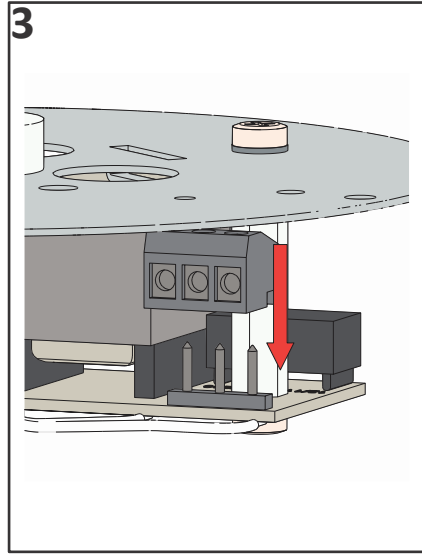

Luz Giratoria Espejo RFG/B15D

1 

	RFG/DC/12
	RFG/DC/24
n/a	RFG/AC/24
	RFG/AC/115
	RFG/AC/230

2

			
RFG/DC/12/B15D	-ve (0V)		+ve (24Vdc)
RFG/DC/24/B15D	-ve (0V)		+ve (24Vdc)
RFG/AC/24/B15D	N	E	P (24Vac)
RFG/AC/115/B15D	N	E	P (115Vac)
RFG/AC/230/B15D	N	E	P (230Vac)