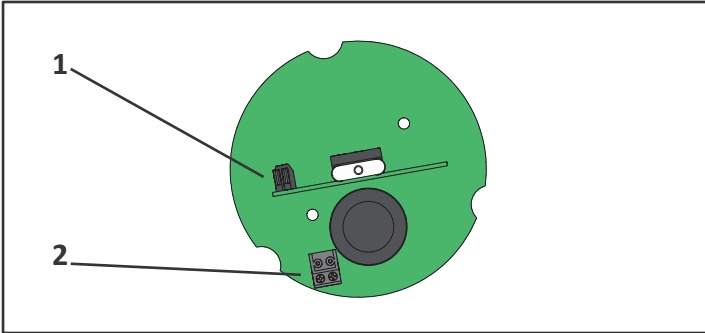

Luz Intermitente de Xenon XFL

1

1	2	Flash Speed
Off	Off	60 fepm (1Hz)
On	Off	30 fepm (0.5Hz)
Off	On	90 fepm (1.5Hz)
On	On	45 fepm (0.75 Hz)

2

XFL/ UC/12	XFL/ UC/24	XFL/ AC/115 DC/VRC	XFL/ AC/230	XFL/ UC/VRA	XFL/ UC/VRA
-ve (0V)	-ve (0V)	N	N	-ve (0V)	-ve (0V)
+ve (12Vac/dc)	+ve (24Vac/dc)	P (115Vac)	P (115Vac)	+ve/P (115Vac)	+ve (115Vac)