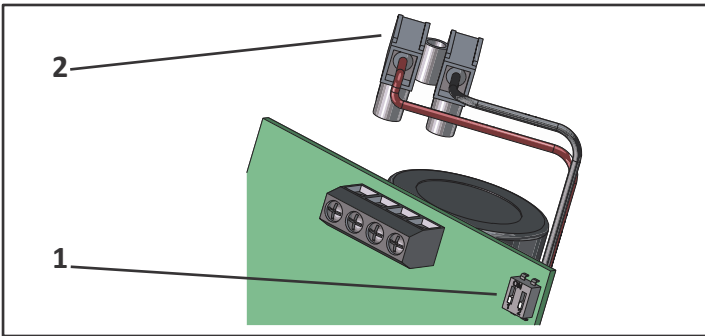

Luz Intermitente de Xenon XFF

1

1	2	Flash Speed
Off	Off	60 fepm (1Hz)
On	Off	30 fepm (0.5Hz)
Off	On	90 fepm (1.5Hz)
On	On	45 fepm (0.75 Hz)

2

XFF/ UC/12	XFF/ UC/24	XFF/ AC/115	XFF/ AC/230	XFF/ UC/VRA	XFF/ DC/VRC
-ve (0V)	-ve (0V)	N	N	-ve (0V) N	-ve (0V)
+ve (12Vac/dc)	+ve (24Vac/dc)	P (115Vac)	P (115Vac)	+ve / P (10-100Vdc) (10-70Vac)	+ve (100- 130Vdc)