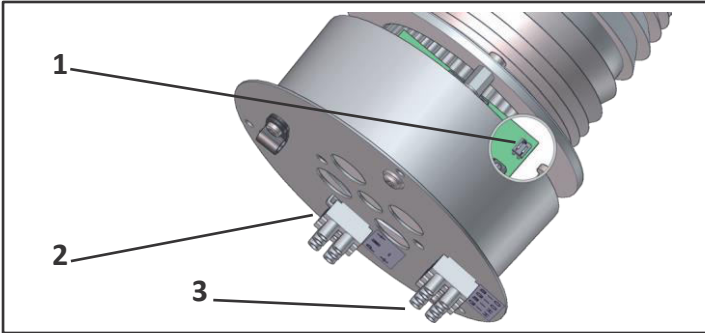

Luz Intermitente de Xenon XFK

1

1	2	Flash Speed
Off	Off	60 fepm (1Hz)
On	Off	30 fepm (0.5Hz)
Off	On	90 fepm (1.5Hz)
On	On	45 fepm (0.75 Hz)

2

XFK/ UC/12 AC/230	XFK/ UC/24	XFK/ AC/115	XFK/
-ve (0V)	-ve (0V)	N	N
+ve (12Vac/dc)	+ve (24Vac/dc)	P (115Vac)	P (115Vac)

3 Optional SYNC

To Additional Beacons

2nd Beacon

1st Beacon