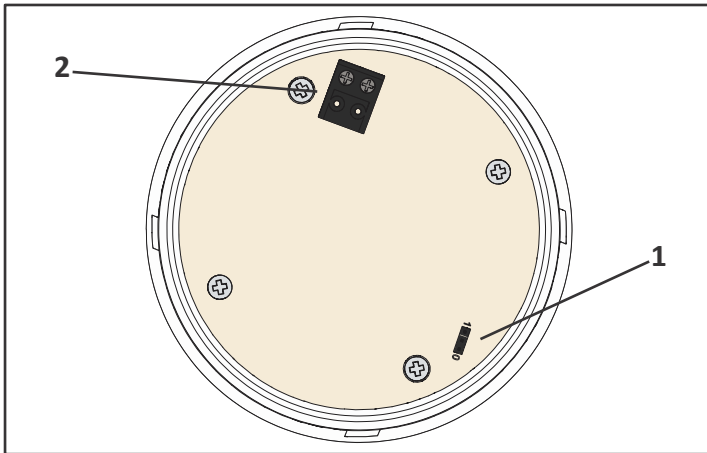

## Luz Fija / Intermitente PSC/LED

**1**

		PATTERN
ON	1	
OFF	0	

**2**

	PSC/DC/24/LED	PSC/UC/115-230/LED
	-ve (0V)	N
	+ve (24Vdc)	P (98-264Vuc)