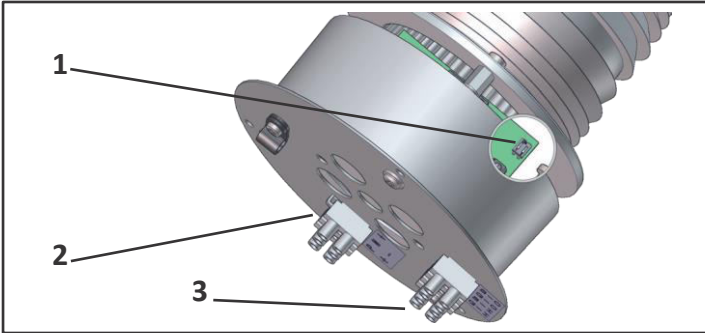

Luz Intermitente de Xenon XFJ

1

1	2	Flash Speed
Off	Off	60 fepm (1Hz)
On	Off	30 fepm (0.5Hz)
Off	On	90 fepm (1.5Hz)
On	On	45 fepm (0.75 Hz)

2

XFJ/ UC/12 AC/230	XFJ/ UC/24	XFJ/ AC/115	XFJ/
-ve (0V)	-ve (0V)	N	N
+ve (12Vac/dc)	+ve (24Vac/dc)	P (115Vac)	P (115Vac)

3 Optional SYNC

To Additional Beacons

2nd Beacon

- S-O
- G-O
- S-I
- G-I

1st Beacon

- S-O
- G-O
- S-I
- G-I