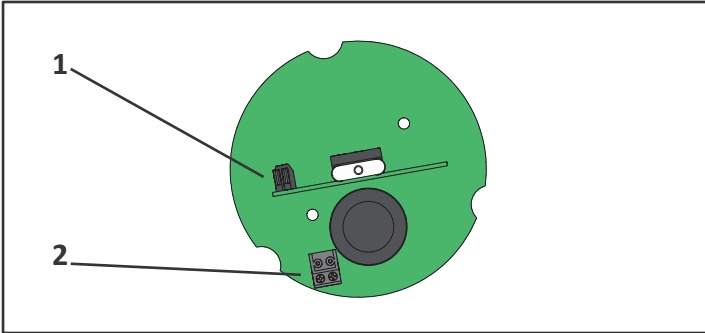

Luz Intermitente de Xenon XFG

1

1	2	Flash Speed
Off	Off	60 fepm (1Hz)
On	Off	30 fepm (0.5Hz)
Off	On	90 fepm (1.5Hz)
On	On	45 fepm (0.75 Hz)

2

XFG/ UC/12	XFG/ UC/24	XFG/ AC/115 DC/VRC	XFG/ AC/230	XFG/ UC/VRA	XFG/ UC/VRA
-ve (0V)	-ve (0V)	N	N	-ve (0V)	-ve (0V)
+ve (12Vac/dc)	+ve (24Vac/dc)	P (115Vac)	P (115Vac)	+ve (100Vdc)	+ve (100Vdc)