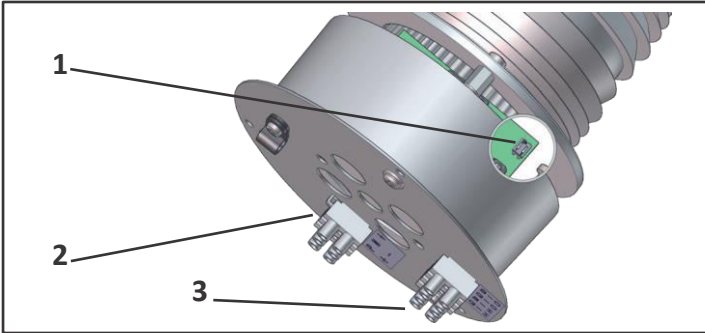

## Luz Intermitente de Xenon XFH

**1**

1	2	Flash Speed
Off	Off	60 fepm (1Hz)
On	Off	30 fepm (0.5Hz)
Off	On	90 fepm (1.5Hz)
On	On	45 fepm (0.75 Hz)

**2**

XFH/ UC/12 AC/230	XFH/ UC/24	XFH/ AC/115	XFH/
-ve (0V)	-ve (0V)	N	N
+ve (12Vac/dc)	+ve (24Vac/dc)	P (115Vac)	P (115Vac)

**3 Optional SYNC**

To Additional Beacons

2nd Beacon

- S-O
- G-O
- S-I
- G-I

1st Beacon

- S-O
- G-O
- S-I
- G-I